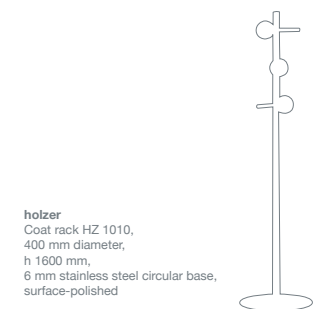

holzer Coat rack HZ 1010, 400 mm diameter, h 1600 mm, 6 mm stainless steel circular base, surface-polished