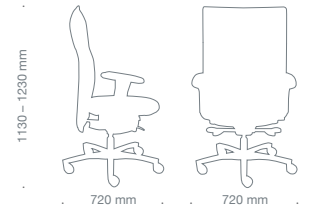

knopfler 85, KN 9859, seat height 420 - 520 mm