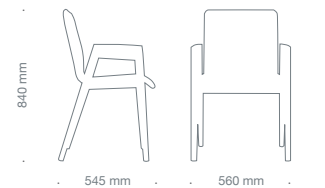

The ERGO TOP result:
a strong, well-trained back.

knopfler 72, KN 9759, seat height 420 - 520 mm

knopfler 85, KN 9859, seat height 420 - 520 mm

knopfler 98, KN 9959, seat height 420 - 520 mm

Armchair holzer HZ 1001, padding 5 mm, seat height 460 mm

Table holzer HZ 1004, width: 800 mm

Stool fungo FU 9000, seat height 460 mm

holzer Coat rack HZ 1010, 400 mm diameter, h 1600 mm, 6 mm stainless steel circular base, surface-polished

Werner Löffler, ergonomic seating optimiser, passionate chair and seating furniture collector.