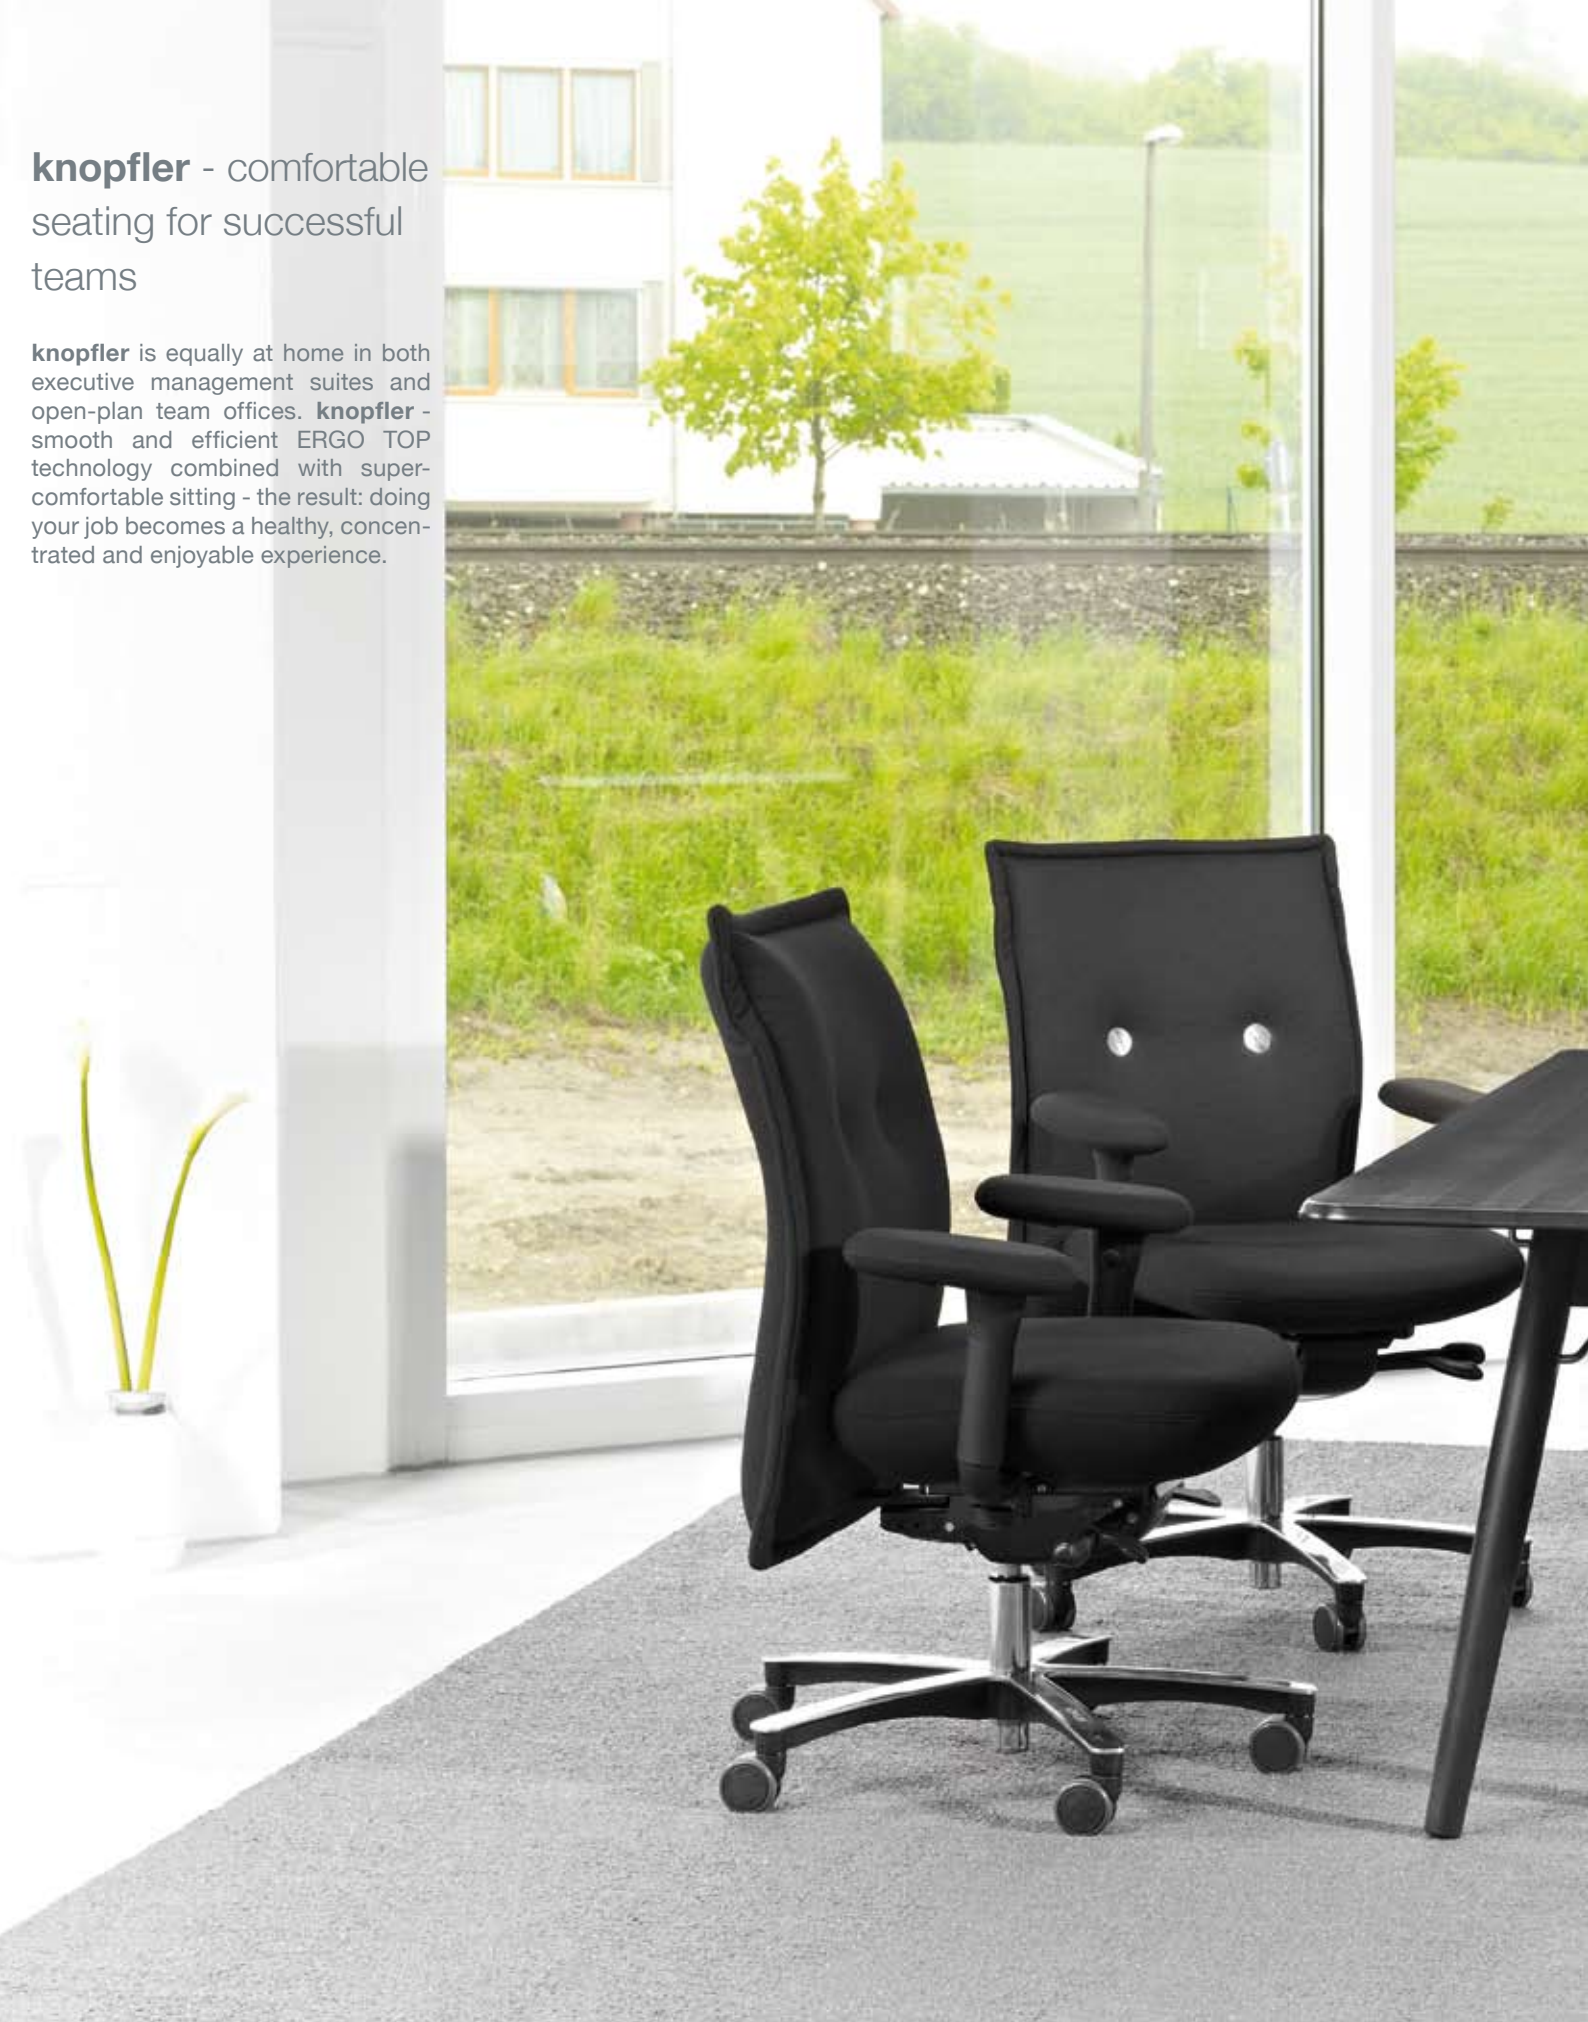

knopfler is equally at home in both executive management suites and open-plan team offices. **knopfler** - smooth and efficient ERGO TOP technology combined with super-comfortable sitting - the result: doing your job becomes a healthy, concentrated and enjoyable experience.