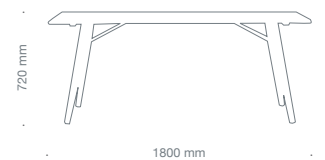

The ERGO TOP result:
a strong, well-trained back.

knopfler 72, KN 9759, seat height 420 - 520 mm

knopfler 85, KN 9859, seat height 420 - 520 mm

knopfler 98, KN 9959, seat height 420 - 520 mm

Armchair holzer HZ 1001, padding 5 mm, seat height 460 mm

Table holzer HZ 1004, width: 800 mm

Stool fungo FU 9000, seat height 460 mm

holzer Coat rack HZ 1010, 400 mm diameter, h 1600 mm, 6 mm stainless steel circular base, surface-polished

Werner Löffler, ergonomic seating optimiser, passionate chair and seating furniture collector.