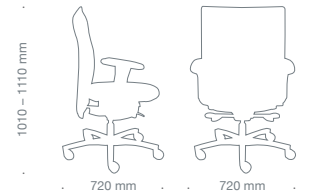

knopfler 72, KN 9759, seat height 420 - 520 mm