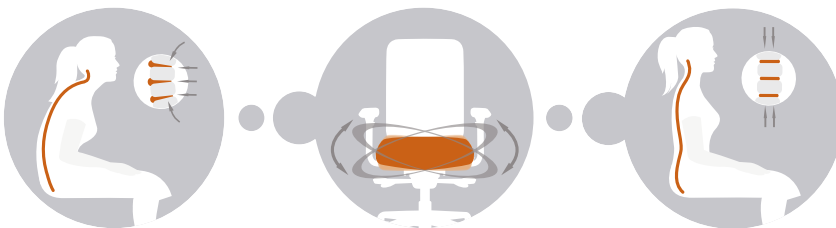

knopfler 98, KN 9959
seat in E 346 leather
back in C 521 Salzgitter

Table **holzer** HZ 1014
beech Natural, top White

knopfler - product information

LÖFFLER has designed office chairs that take our inborn urge to move into account and are therefore good for our health for decades - simply, naturally and excellently designed. ERGO TOP is a seating concept which offers the body the scope to move the way it needs to. Our bodies know what is best for them - and LÖFFLER seating gives them the freedom to do it. Stimulation without strain is the guiding principle for healthy sitting. Sitting as a pleasantly stimulating experience to promote physical and mental fitness.

knopfler, spacious and inviting, promises comfort and invites immediate trust and appreciation. The **knopfler** range's three different back heights meet all needs in terms of both functionality and design: 72 cm, 85 cm or 98 cm. Seat and back covered in either fabric or leather. Padded arm supports in either leather or fabric and always adjustable in all three directions. Frame: X base made from die cast aluminium, finish either black or polished.

Löffler has developed a unique addition to the synchronous mechanism: the patented ERGO TOP technology, a fully flexible seat, enabling the sitter to tilt the seat forward to encourage the recommended upright posture. ERGO TOP also allows the seat to move sideways, prompting the pelvis to tip and tilt very much as it would naturally when walking, thus providing exercise for the spine's neuromuscular stabilisation mechanisms.

Usual seated posture:
Sitting on a good quality, but conventional office swivel chair (no backrest contact) leads to rounded back development, there is hardly any muscle activity. The spinal discs harden - leading invariably to back complaints.