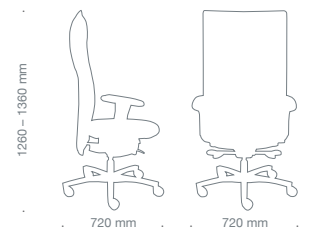

Usual seated posture:
Sitting on a good quality, but conventional office swivel chair (no backrest contact) leads to rounded back development, there is hardly any muscle activity. The spinal discs harden - leading invariably to back complaints.

ERGO TOP - fully flexible seat:
the spinal discs retain their elasticity, the gentle movement ensures a constant supply of nutrients.

Ergonomic seated posture with ERGO TOP:
the pelvis is automatically tipped forward, yet the body stays in an overall upright position - even without touching the backrest.

The ERGO TOP result:
a strong, well-trained back.

knopfler 72, KN 9759, seat height 420 - 520 mm

knopfler 85, KN 9859, seat height 420 - 520 mm

knopfler 98, KN 9959, seat height 420 - 520 mm

Armchair holzer HZ 1001, padding 5 mm, seat height 460 mm

Table holzer HZ 1004, width: 800 mm

Stool fungo FU 9000, seat height 460 mm

holzer Coat rack HZ 1010, 400 mm diameter, h 1600 mm, 6 mm stainless steel circular base, surface-polished

Werner Löffler, ergonomic seating optimiser, passionate chair and seating furniture collector.